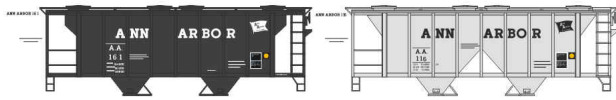

Ann Arbor 70T Covered Hoppers O Scale

Typical layout for Ann Arbor 70 Ton Covered Hoppers.
Carbody is all black or all Light Gray..

FO-354.100.jpg

Ann Arbor 70T Covered Hoppers O Scale

Rating: Not Rated Yet