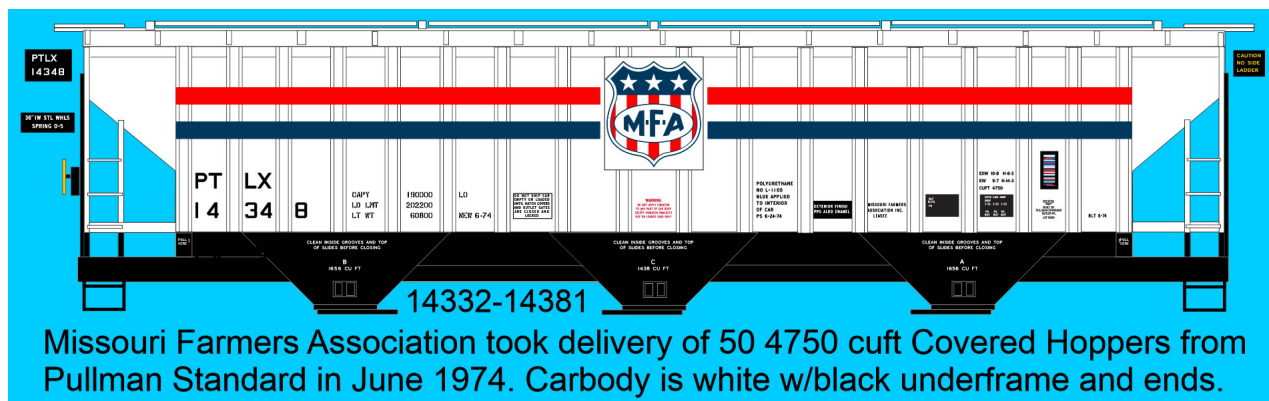

Missouri Farmers Assn. PS4750 Covered Hopper S Scale

Missouri Farmers Assn. PS4750 Covered Hopper S Scale

Rating: Not Rated Yet

Price
\$14.00

[Ask a question about this product](#)

Manufacturer [Missouri Farmers Assn.](#)