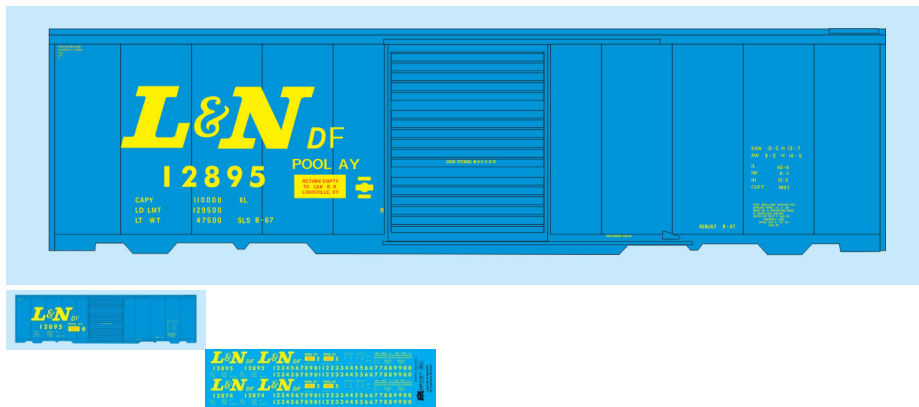

Louisville & Nashville 40' Appliance Boxcars - N Scale

Louisville & Nashville 40' Appliance Boxcars - N Scale

Rating: Not Rated Yet

Price

\$8.00

[Ask a question about this product](#)

Manufacturer [Louisville & Nashville](#)