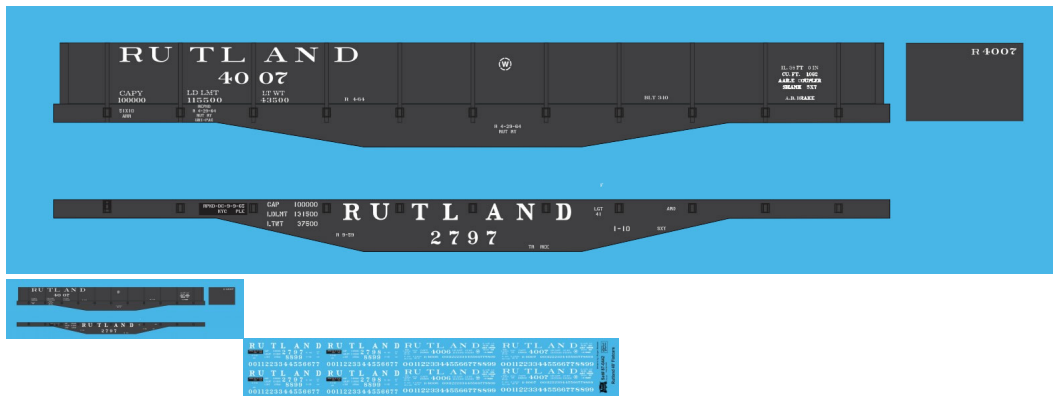

Rutland 40' Flatcars & Gondolas - HO Scale

Rutland 40' Flatcars & Gondolas - HO Scale

Rating: Not Rated Yet

Price

\$9.00

[Ask a question about this product](#)

Manufacturer [Rutland](#)

Description

Original Mask Island Decals Set