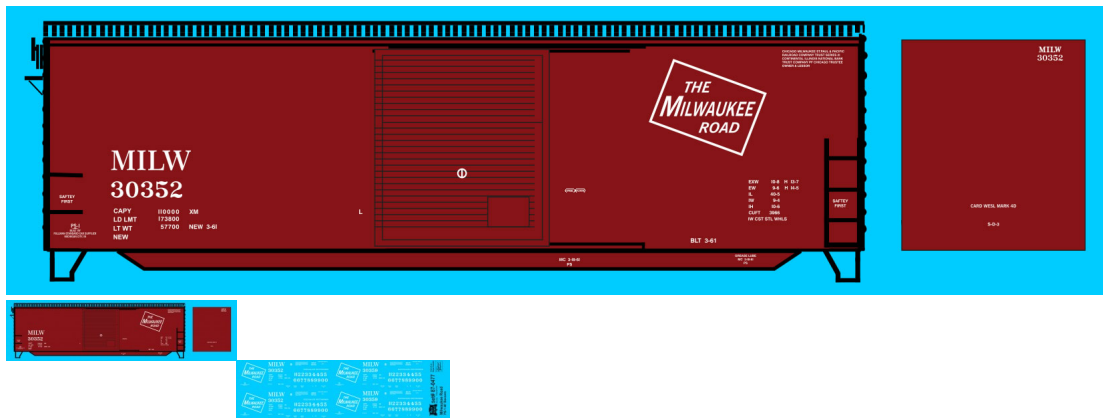

Milwaukee Road PS-1 40' Boxcars - HO Scale

Milwaukee Road PS-1 40' Boxcars - HO Scale

Rating: Not Rated Yet

Price

\$9.00

[Ask a question about this product](#)

Manufacturer [Milwaukee Road](#)

Description

Original Mask Island Decals Set