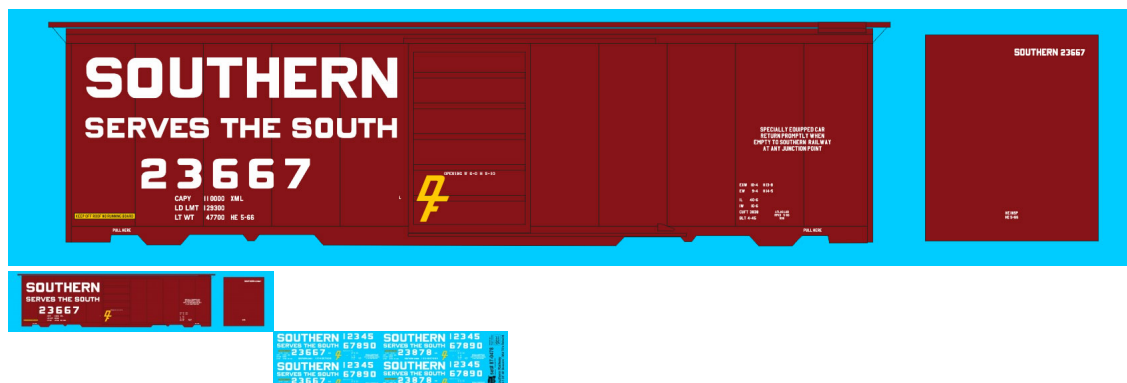

Southern PS-1 DF 40' Boxcars - Mid 70's Rebuilds - HO Scale

Southern PS-1 DF 40' Boxcars - Mid 70's Rebuilds - HO Scale

Rating: Not Rated Yet

Price

\$9.00

[Ask a question about this product](#)

Manufacturer [Southern](#)

Description

Original Mask Island Decals Set