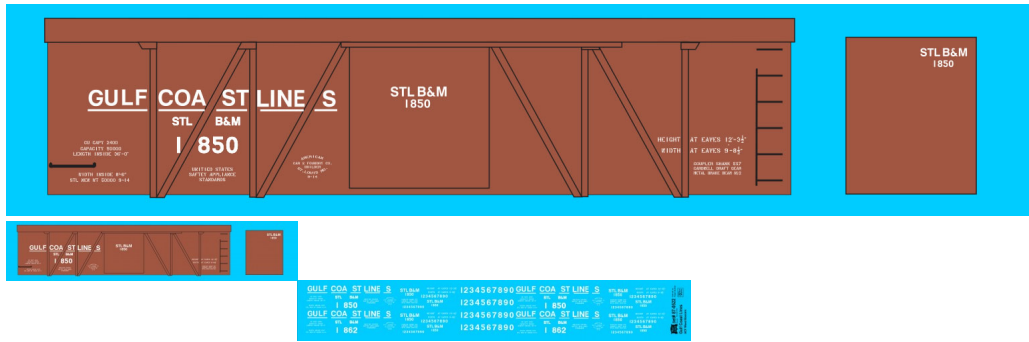

Gulf Coast Lines ACF 36' Wood Boxcars - N Scale

Gulf Coast Lines ACF 36' Wood Boxcars - N Scale

Rating: Not Rated Yet

Price

\$8.00

[Ask a question about this product](#)

Manufacturer [Gulf Coast Lines](#)

Description

Original Mask Island Decals Set