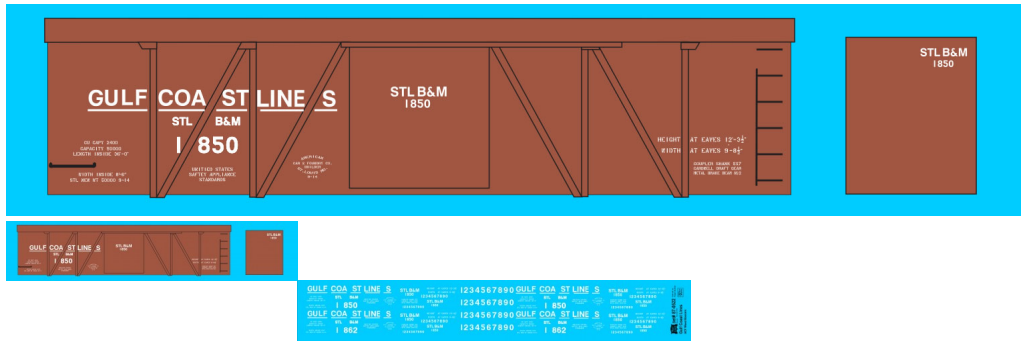

Gulf Coast Lines ACF 36' Wood Boxcars - HO Scale

Gulf Coast Lines ACF 36' Wood Boxcars - HO Scale

Rating: Not Rated Yet

Price

\$9.00

[Ask a question about this product](#)

Manufacturer [Gulf Coast Lines](#)

Description

Original Mask Island Decals Set