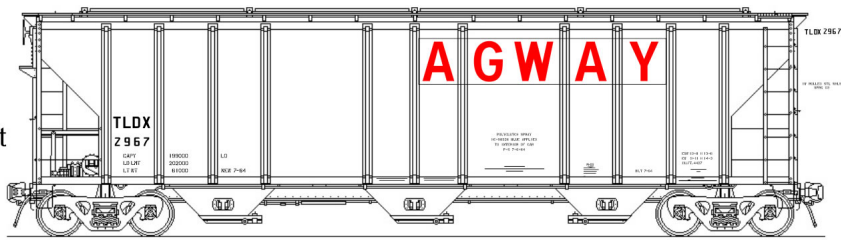

Agway (TLDX) 4427 cuft PS-2CD Covered Hoppers O Scale

This set covers TLDX #2944-2989 Leased to Agway, Inc. These are 4427cuft PS-2CD Covered Hoppers built in July 1964. Carbody is Hopper Light Gray w/Black ends. The Red AGWAY lettering is applied to a white painted background. Cut white decal to length.

Agway (TLDX) 4427 cuft PS-2CD Covered Hoppers O Scale

Rating: Not Rated Yet

Price
$14.00

[Ask a question about this product](#)

Manufacturer [AGWAY](#)