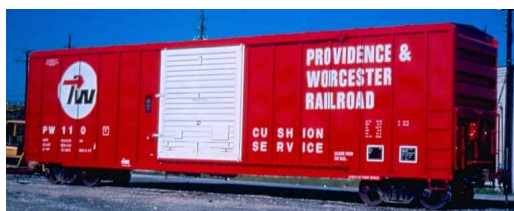

Providence & Worcester Orange w/ White Dr. FMC 50' Boxcars G Scale

F-122.jpg

Providence & Worcester Orange w/ White Dr. FMC 50' Boxcars G Scale

Rating: Not Rated Yet

Price
\$35.00

[Ask a question about this product](#)