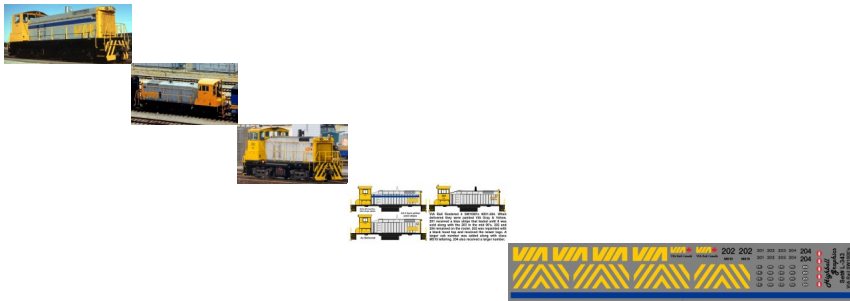

## VIA Rail SW1000's #201-204 HO Scale

VIA Rail SW1000's #201-204 HO Scale

Rating: Not Rated Yet

**Price**  
\$9.00

[Ask a question about this product](#)

Manufacturer [VIA Rail](#)