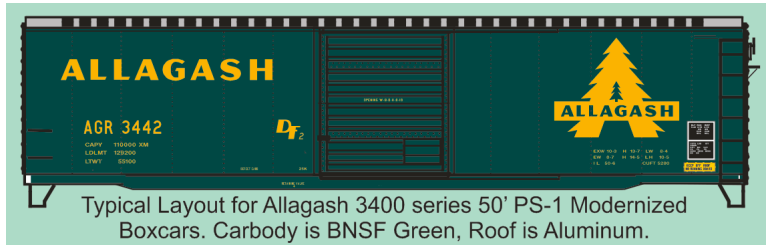

Allagash Railway Freelance 3400 Series Rebuilt PS-1 50' Boxcars (Kaydee or similar 50' PS-1 no roof walk) Set in April 1984 O Scale

FL-4.100.jpg

Allagash Railway Freelance 3400 Series Rebuilt PS-1 50' Boxcars (Kaydee or similar 50' PS-1 no roof walk) Set in April 1984 O Scale