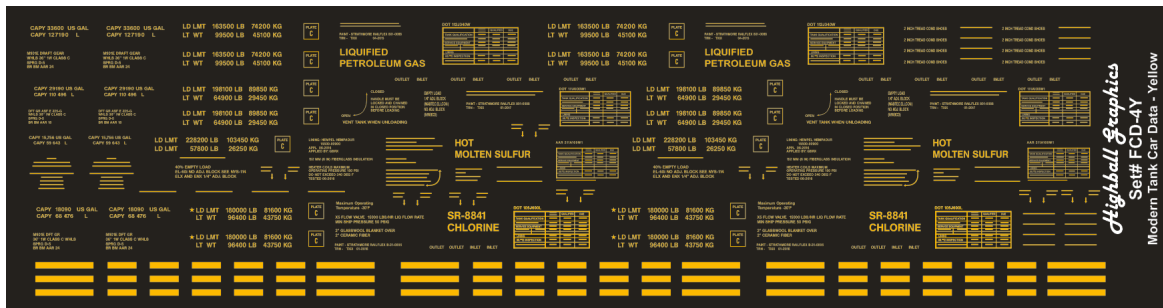

## Modern Tank Car Data YELLOW HO Scale

FCD-4Y.gif

Modern Tank Car Data YELLOW HO Scale

Rating: Not Rated Yet

**Price**

\$8.00

[Ask a question about this product](#)

Manufacturer [Modern Tank Car Data](#)