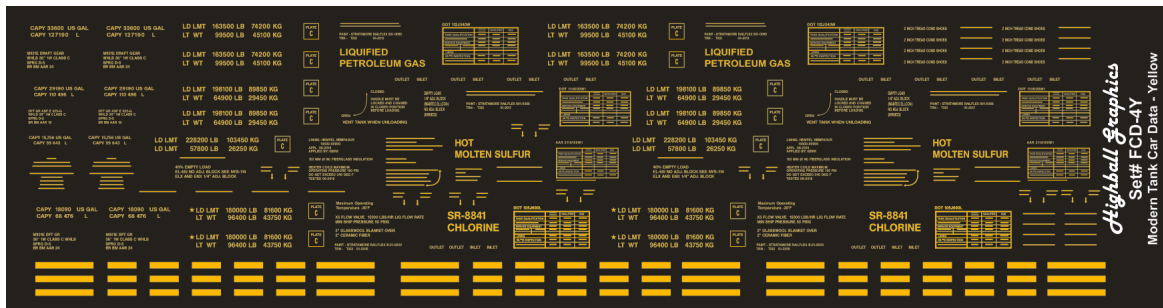

Modern Tank Car Data YELLOW HO Scale

FCD-4Y.gif

Modern Tank Car Data YELLOW HO Scale

Rating: Not Rated Yet

Price

\$7.00

[Ask a question about this product](#)

Manufacturer [Modern Tank Car Data](#)