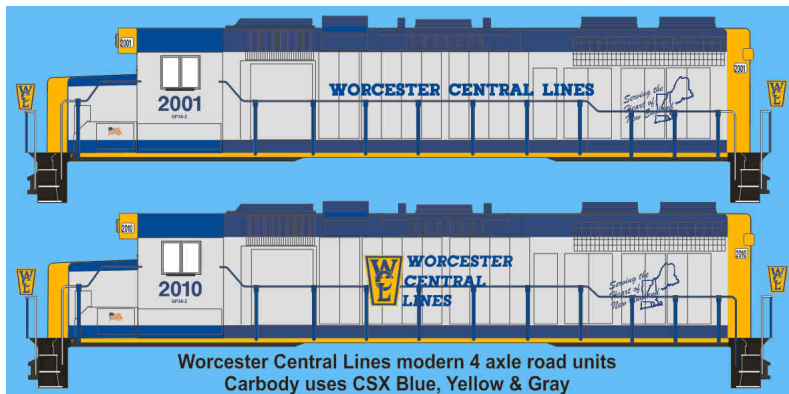

Worcester Central Lines Freelance Modern 4 axle hood units HO Scale

FL-45.gif

Worcester Central Lines Freelance Modern 4 axle hood units HO Scale

Rating: Not Rated Yet

Price

\$9.00

[Ask a question about this product](#)

Manufacturer [Worcester Central Lines](#)