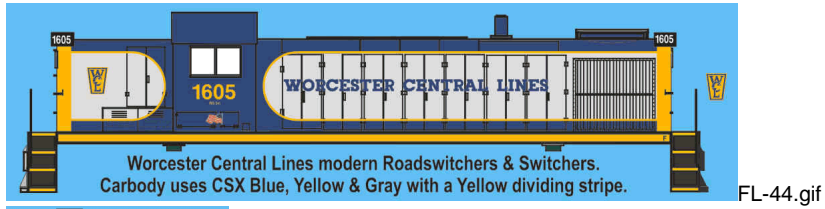

Worcester Central Lines Freelance Modern Roadswitchers & Switchers HO Scale

Worcester Central Lines Freelance Modern Roadswitchers & Switchers HO Scale

Rating: Not Rated Yet

Price

\$9.00

[Ask a question about this product](#)