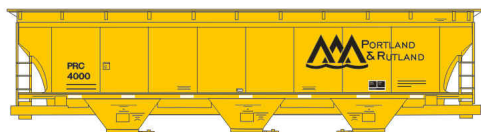

Portland & Rutland Trinity 5161 Covered Hoppers - Modern Day HO Scale

The Portland & Rutland is a Freelance HO Model Railroad conceived by David Kmetz. The P&R Started out as a small Regional Railroad before being merged into the Vermont Rail System. This car depicts the new image logo after the merger. Carbody is all Refer yellow.

FL-33.100.jpg

Portland & Rutland Trinity 5161 Covered Hoppers HO Scale

Rating: Not Rated Yet

Price

$9.00

[Ask a question about this product](#)

Manufacturer [Portland & Rutland](#)