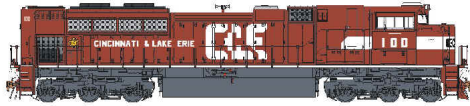

## Cincinnati & Lake Erie Freelance Modern GE & EMD Widecabs - Modern Day HO Scale

Typical Layout for C&LE's fleet of modern EMD & GE Motive Power. Carbody is Iron Oxide (Tru-Color 168) with a Dark Gray underframe.

FL-28.100.jpg

Cincinnati & Lake Erie Freelance Modern GE & EMD Widecabs - Modern Day HO Scale

Rating: Not Rated Yet

**Price**

\$9.00

[Ask a question about this product](#)

Manufacturer [Cincinnati & Lake Erie](#)