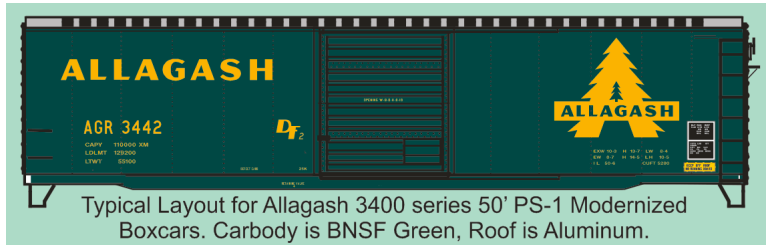

Allagash Railway Freelance 3400 Series Rebuilt PS-1 50' Boxcars (Kaydee or similar 50' PS-1 no roof walk) Set in April 1984 N Scale

FLN-4.100.jpg

Allagash Railway Freelance 3400 Series Rebuilt PS-1 50' Boxcars (Kaydee or similar 50' PS-1 no roof walk) Set in April 1984 N Scale