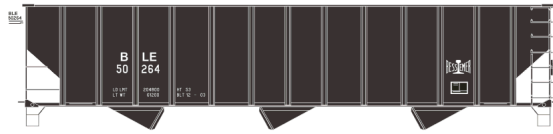

Bessemer & Lake Erie 100T Open Hoppers O Scale

This set covers Bessemer & Lake Erie 100 Ton Open Hoppers. Carbody is all black or a black patchout for a pre owned car. Use Prototype Pics for specific models.

FO-362.100.gif

Bessemer & Lake Erie 100T Open Hoppers O Scale

Rating: Not Rated Yet

Price

$14.00

[Ask a question about this product](#)

Manufacturer [Bessemer & Lake Erie](#)